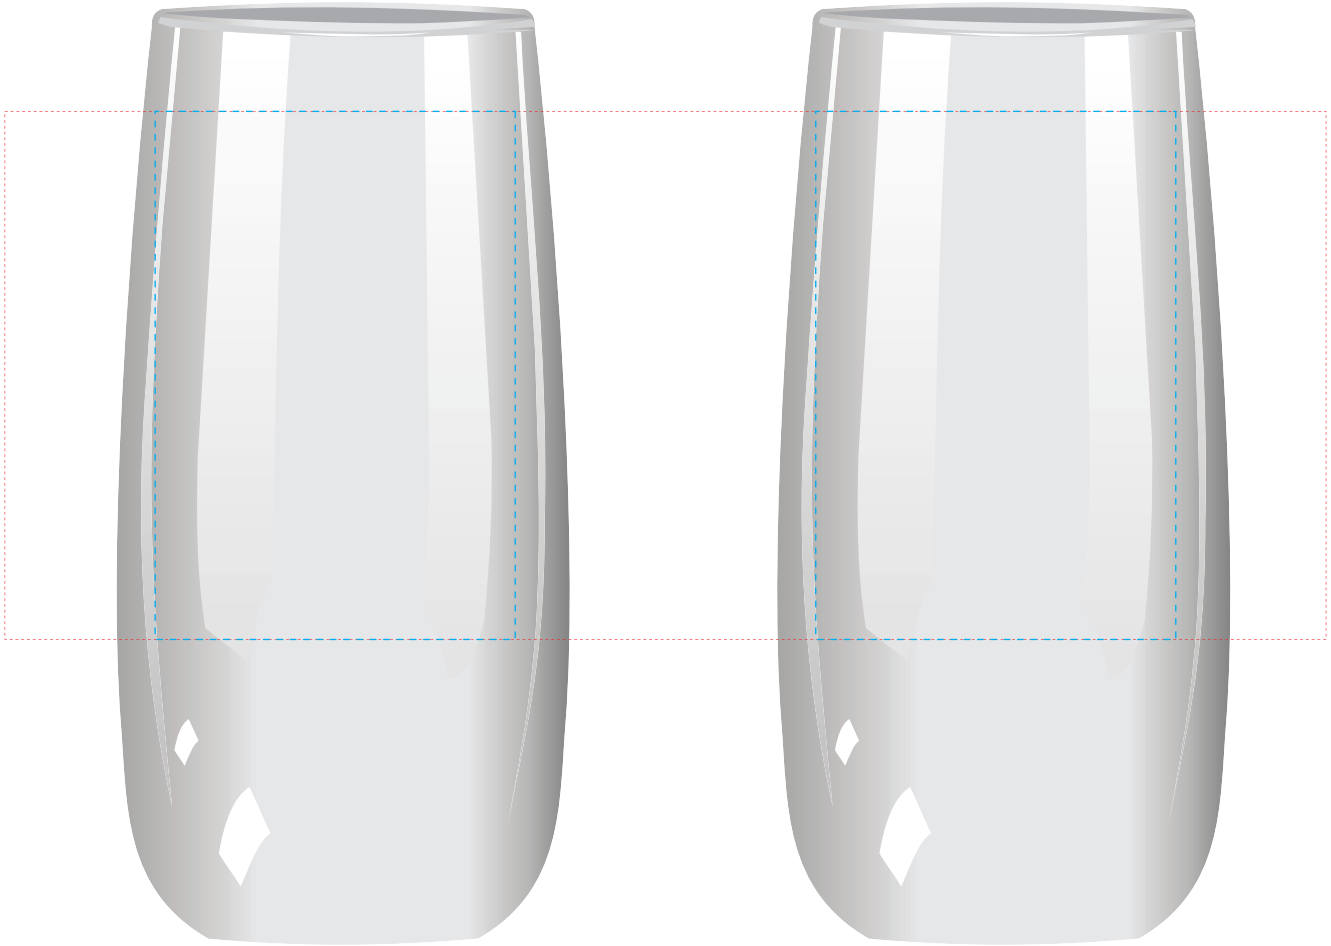

Item number: 80-69110
Item description: FCD
Stemless Plastic Champagne Flute

Red is full wrap • Blue is suggested for each side

Please be mindful that any type smaller than 6 pt. may not print well.
If your art contains letters smaller than this size, and the proof is approved, we are not responsible for poor imprint quality.

(6 pt.)

**Thank you for
your business!**

**For best
accuracy
please print**

THIS SHOULD
MEASURE
ONE INCH

**THE DOTTED LINE REPRESENTS
THE MAXIMUM IMPRINT AREA. IT
DOES NOT PRINT.**